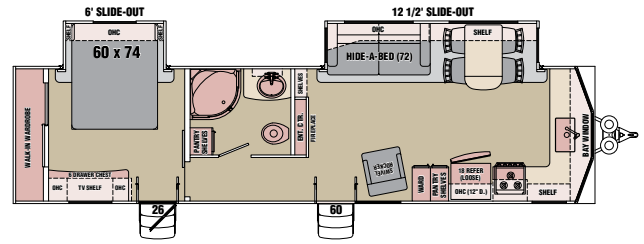

FLOOR PLANS

GB35FK

STANDARD FEATURES

Construction

- 2"x4" Floor Joists w/ T&G Plywood Decking
- 2"x2" Exterior Walls w/ R-7 Insulation
- Fiberglass Bay Front
- Bow Truss Rafter w/ 3/8" Wood Decking
- One Piece UV Resistant Roof Membrane

Exterior

- Detach Hitch
- Dual Pane Patio Door w/ Vertical Blinds
- 20' Manual Awning
- Triple Entry Steps

Interior

- Power Slide-Out Rooms
- Day / Night Soft Shade Blinds
- High Efficiency, LED Ceiling Lights
- Dining Room Table w/ 4 Chairs
- Hide-A-Bed Sofa
- Hand Crafted Window Treatments

Kitchen

- Solid Surface Counter Tops & Sink Covers
- Hardwood Cabinet Doors / Hidden Hinges
- 18 C.F. Refer & Furrion Stove Top Oven
- Microwave & Power Vent
- High Rise Residential Faucet

Bedroom

- Queen Size Mattress
- Under Bed Storage w/ Gas Struts
- Overhead Cabinet Above Bed
- Side Shelves Beside Bed
- Outlets & USB Jacks Beside Bed
- Abundant Closet & Drawer Storage

Bathroom

- One Piece Upgrade Fiberglass Shower
- Radius Glass Shower Doors
- Porcelain Foot Flush Toilet
- Skylight Over Shower
- Towel Bar & Paper Towel Holder

Plumbing

- (2) 30# LP Gas Bottles w/ Regulator
- 10 Gal. Gas/Elect., DSI Water Heater
- 40 Gal. Black & Grey Waist Water Tanks
- City Water Hook Up Connection
- Floor Ducted, 35K BTU Furnace

Electrical

- 50 Amp Elect. Hook-up w/ 25' Power Cord
- Contemporary LED Lighting Fixtures
- Ceiling Ducted 13.5K BTU A/C w/ Wall T-Stat
- Recessed Ceiling Fan