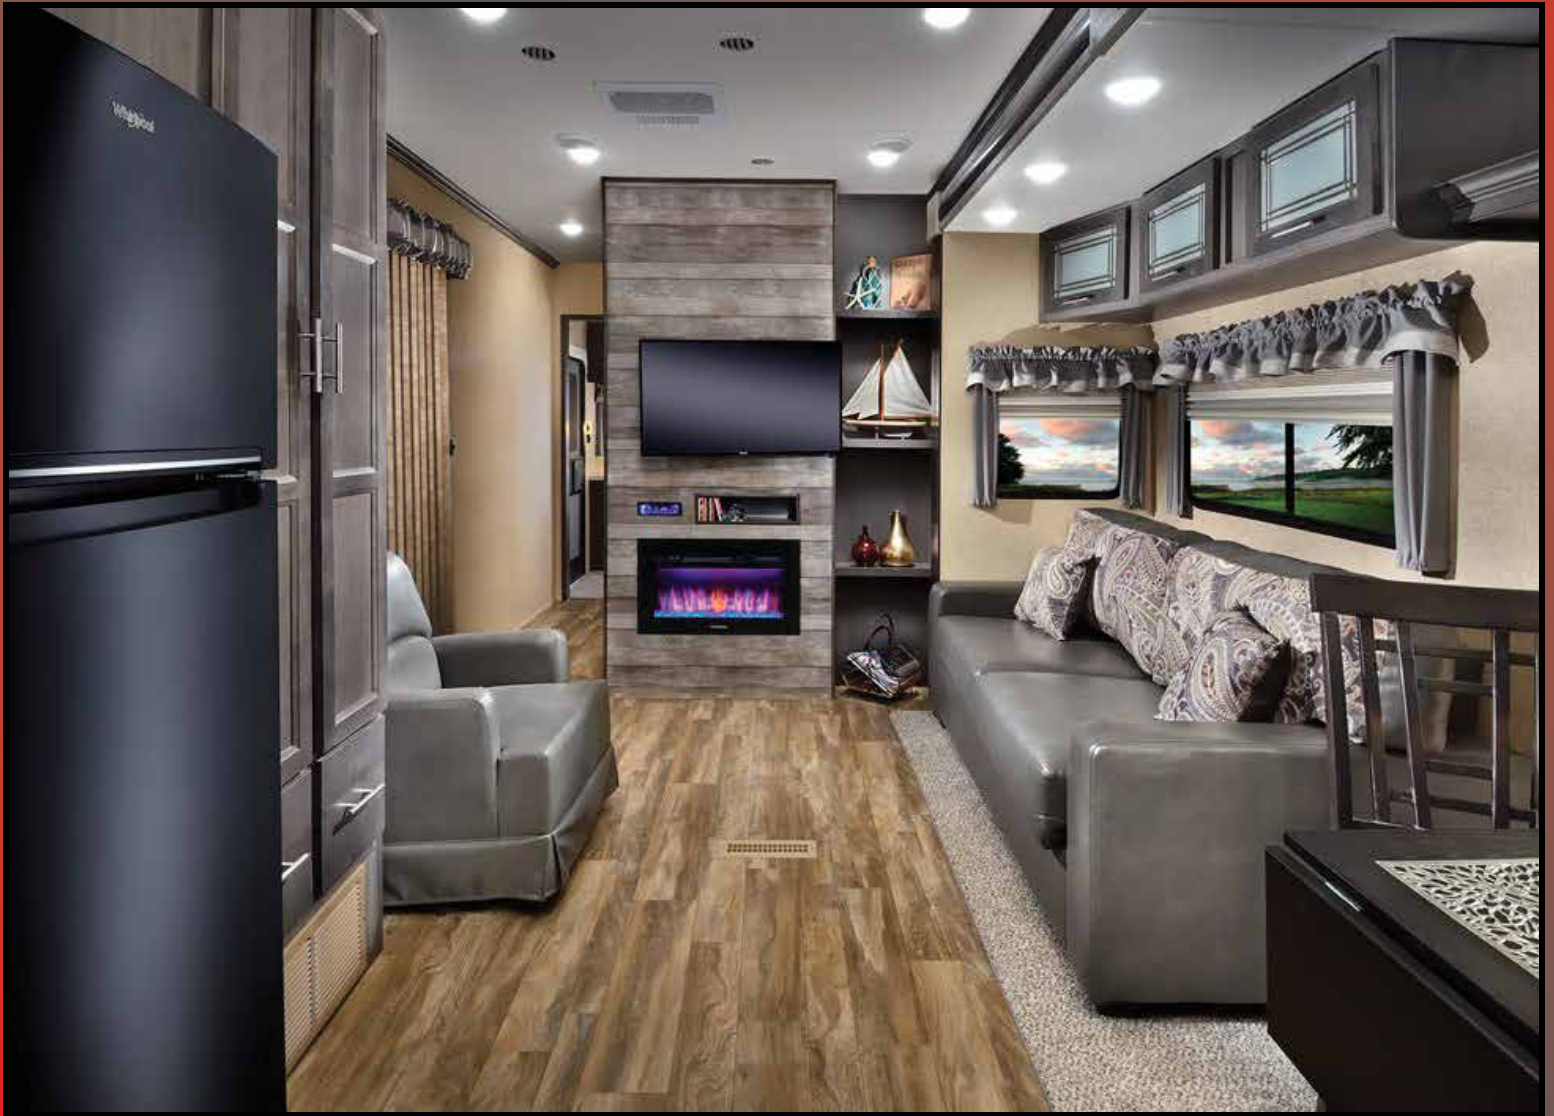

Georgian Bay

WHERE QUALITY MEETS AFFORDABILITY