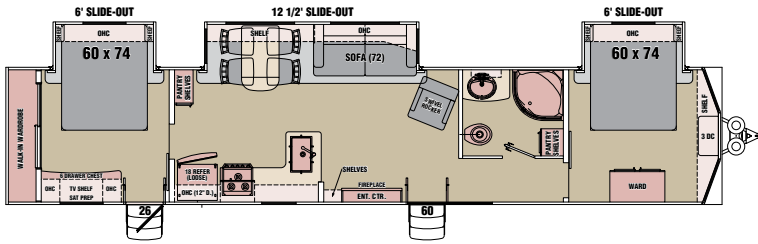

Georgian Bay

WHERE QUALITY MEETS AFFORDABILITY

H L ENTERPRISE INC.
5321 BECK DRIVE
ELKHART, IN 46516
PH: (574) 294-1112
www.hlenterprise.com

FLOOR PLANS

GB44DQ

GB35FK

GB39BH

GB39MK

Exterior

- ◆ Detach Hitch
- ◆ Dual Pane Patio Door w/ Vertical Blinds
- ◆ 20' Manual Awning
- ◆ Triple Entry Steps

Interior

- ◆ Power Slide-Out Rooms
- ◆ Day / Night Soft Shade Blinds
- ◆ High Efficiency, LED Ceiling Lights
- ◆ Dining Room Table w/ 4 Chairs
- ◆ Hide-A-Bed Sofa
- ◆ Hand Crafted Window Treatments

- ◆ Queen Size Mattress
- ◆ Under Bed Storage w/ Gas Struts
- ◆ Overhead Cabinet Above Bed
- ◆ Side Shelves Beside Bed
- ◆ Outlets & USB Jacks Beside Bed
- ◆ Abundant Closet & Drawer Storage

Bathroom

- ◆ One Piece Upgrade Fiberglass Shower
- ◆ Radius Glass Shower Doors
- ◆ Porcelain Foot Flush Toilet
- ◆ Skylight Over Shower
- ◆ Towel Bar & Paper Towel Holder