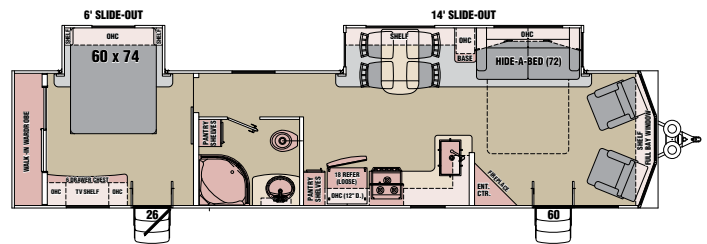

GB39MK

STANDARD FEATURES

Construction

- 2"x4" Floor Joists w/ T&G Plywood Decking
- 2"x2" Exterior Walls w/ R-7 Insulation
- Fiberglass Bay Front
- Bow Truss Rafter w/ 3/8" Wood Decking
- One Piece UV Resistant Roof Membrane

Exterior

- Detach Hitch
- Dual Pane Patio Door w/ Vertical Blinds
- 20' Manual Awning
- Triple Entry Steps

Interior

- Power Slide-Out Rooms
- Day / Night Soft Shade Blinds
- High Efficiency, LED Ceiling Lights
- Dining Room Table w/ 4 Chairs
- Hide-A-Bed Sofa
- Hand Crafted Window Treatments

Kitchen

- Solid Surface Counter Tops & Sink Covers
- Hardwood Cabinet Doors / Hidden Hinges
- 18 C.F. Refer & Furrion Stove Top Oven
- Microwave & Power Vent
- High Rise Residential Faucet

Bedroom

- Queen Size Mattress
- Under Bed Storage w/ Gas Struts
- Overhead Cabinet Above Bed
- Side Shelves Beside Bed
- Outlets & USB Jacks Beside Bed
- Abundant Closet & Drawer Storage

Bathroom

- One Piece Upgrade Fiberglass Shower
- Radius Glass Shower Doors
- Porcelain Foot Flush Toilet
- Skylight Over Shower
- Towel Bar & Paper Towel Holder

Plumbing

- (2) 30# LP Gas Bottles w/ Regulator
- 10 Gal. Gas/Elect., DSI Water Heater
- 40 Gal. Black & Grey Waist Water Tanks
- City Water Hook Up Connection
- Floor Ducted, 35K BTU Furnace

Electrical

- 50 Amp Elect. Hook-up w/ 25' Power Cord
- Contemporary LED Lighting Fixtures
- Ceiling Ducted 13.5K BTU A/C w/ Wall T-Stat
- Recessed Ceiling Fan