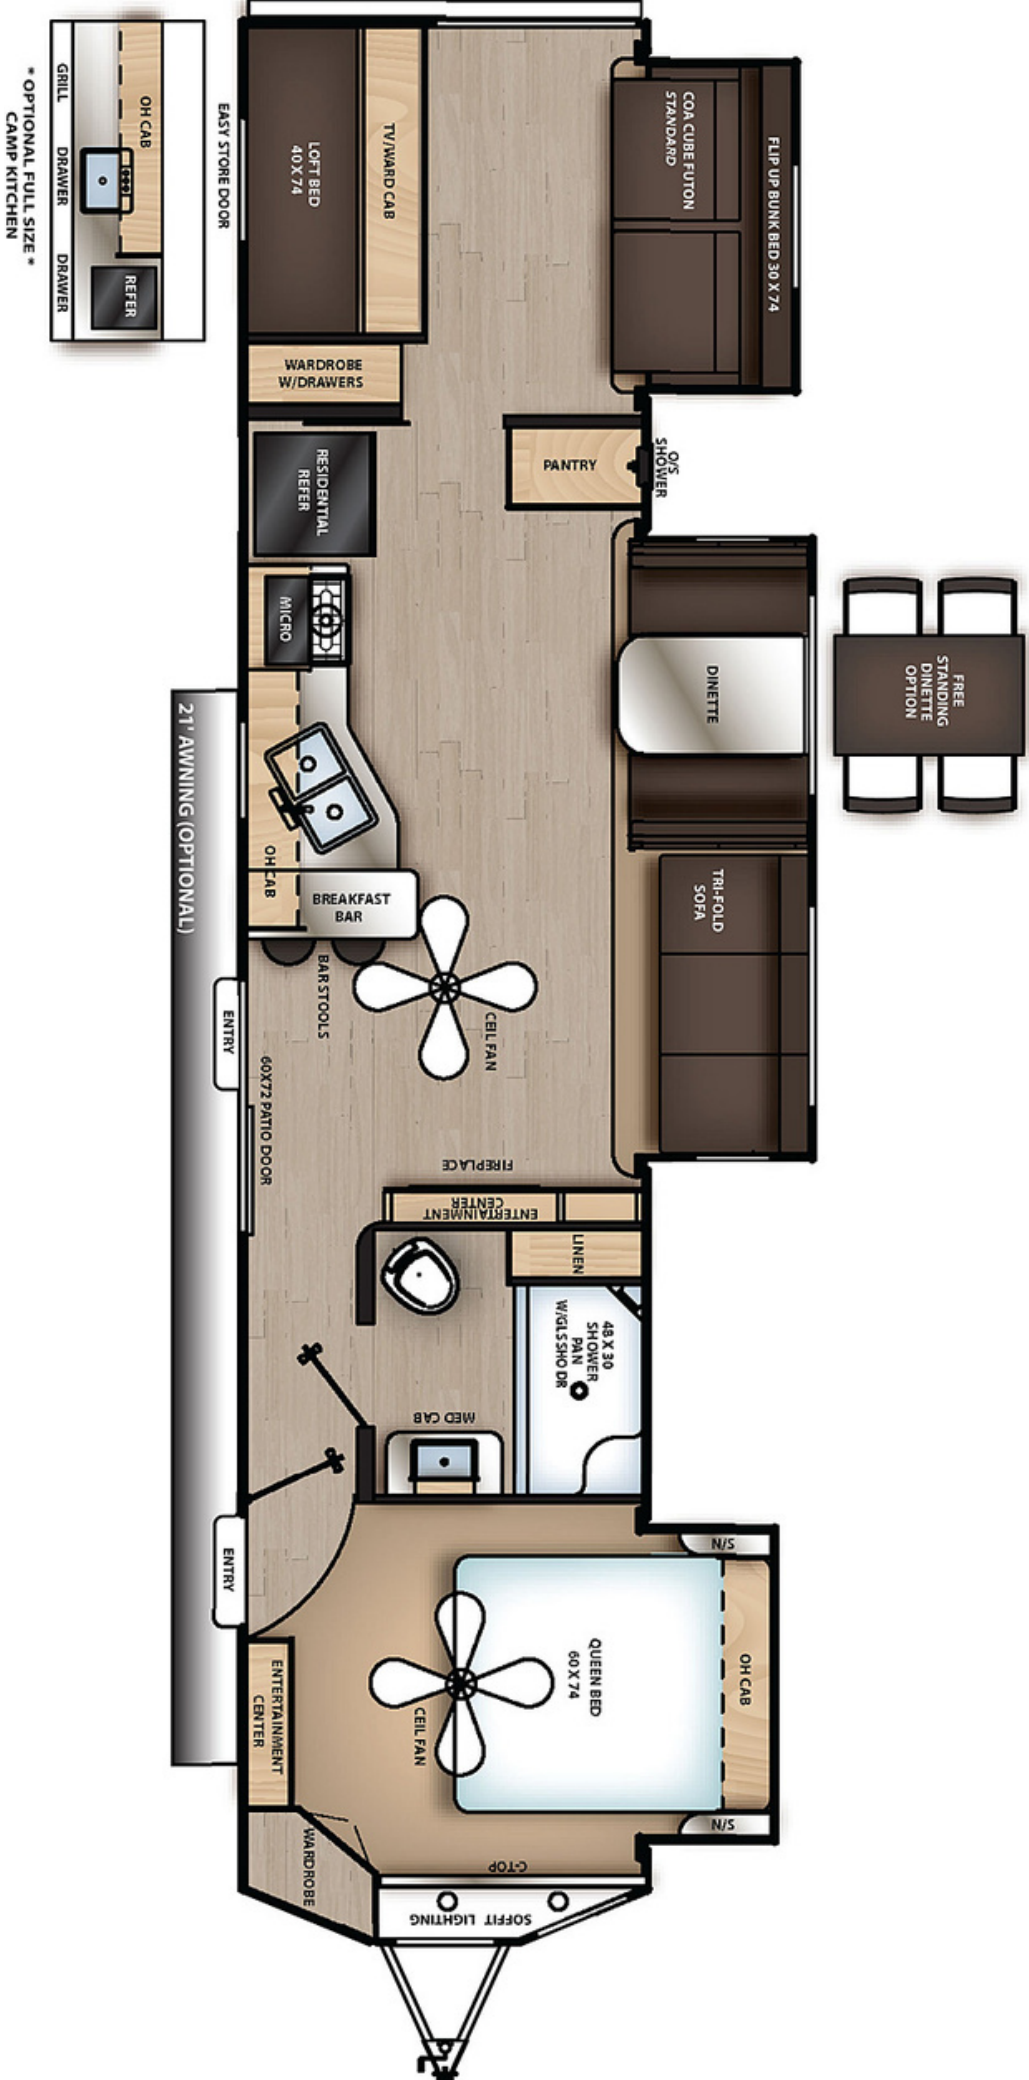

**VIN #7924  
40BHTS  
LENGTH: 40'11"**

**\$69,618**

**PLUS APPLICABLE TAXES**

**COMING SOON**

**INCLUDES SETUP ON-SITE AT COUNTRY GARDENS RV PARK, LANDINGS  
CAMPGROUND, OR WHISTLE BARE CAMPGROUND, FREIGHT, AND PDI  
CONTACT COUNTRY GARDENS FOR MORE DETAILS**

**WWW.CGRVPARK.CA**

**519-696-3230**

\* OPTIONAL FULL SIZE \*  
CAMP KITCHEN

OH CAB  
DRAWER  
REFER  
DRAWER

GRILL  
DRAWER  
DRAWER

OH CAB  
DRAWER  
REFER  
DRAWER

OH CAB  
DRAWER  
REFER  
DRAWER

OH CAB  
DRAWER  
REFER  
DRAWER